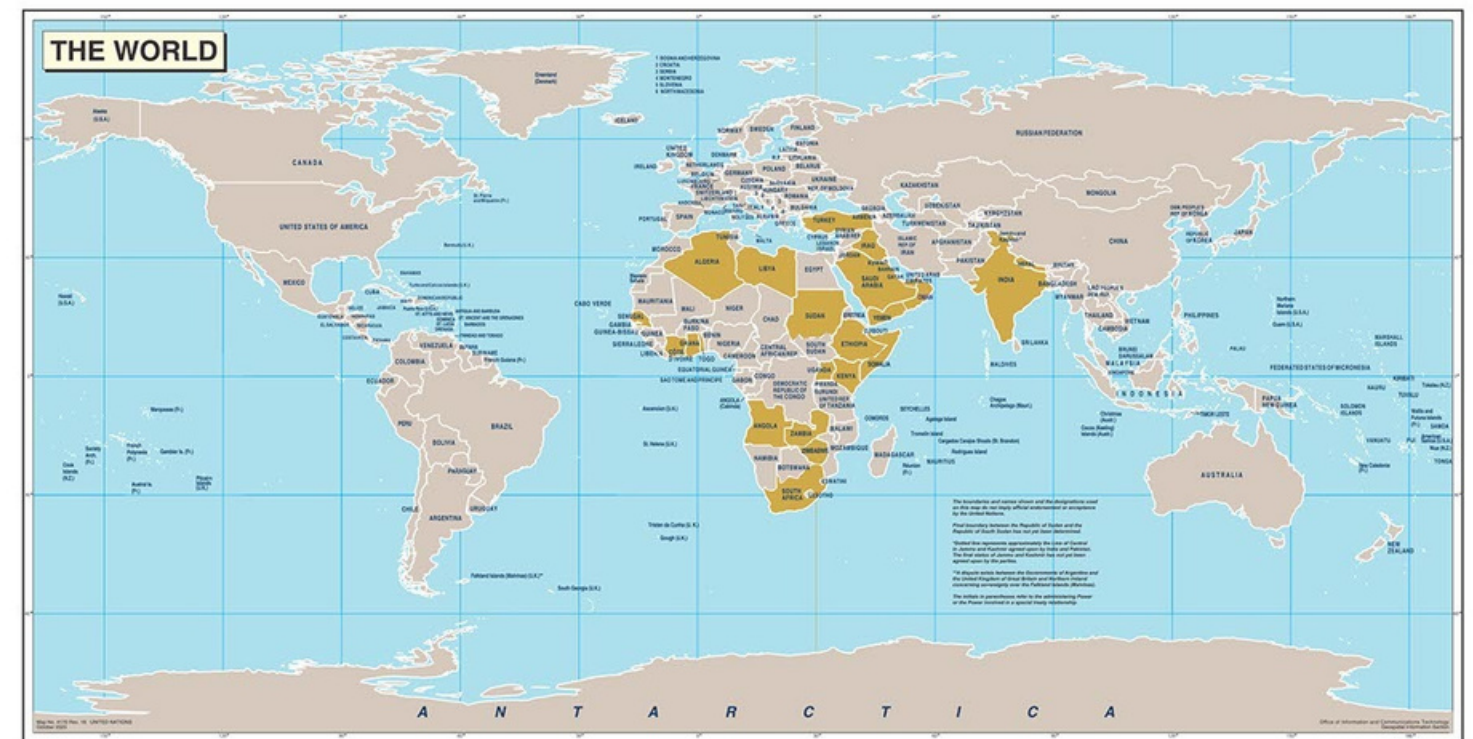

Anglo Indian Seat Cover

Flush Tank Side Handle

Flush Tank Front Push

Flush Tank Top Push

■ We are export in this Country